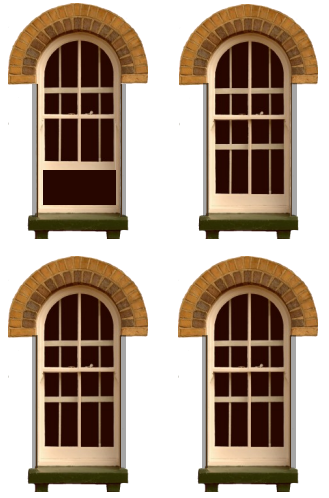

BUILDING 1 SIDE WALL

BUILDING 1 SIDE WALL

3DK HO Scale 1:87
FREE DOWNLOAD KIT
 3DK© Mar 2011
 Sheet 2 of 2

EXTRA
CORNICE

EXTRA WINDOWS

EXTRA ROOFING

ROOF

EXTRA WALLING

EXTRA WALLING