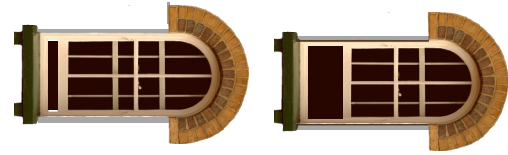

BUILDING 1 SIDE WALL

BUILDING 1 SIDE WALL

3DK HO Scale 1:87
FREE DOWNLOAD KIT
 3DK© Mar 2011
 Sheet 2 of 2

EXTRA
CORNICE

EXTRA WINDOWS

EXTRA ROOFING

ROOF

EXTRA WALLING

EXTRA WALLING